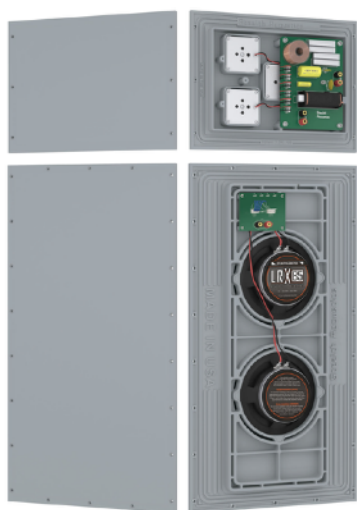

# Truly Invisible Premium 2-Channel Music System

**STEALTH**  
ACOUSTICS

**LRX85**

Flagship Invisible Speaker  
2-Channel Music System

Would it be nice to own a luxury home with audiophile-quality music system without seeing a single speaker !

We are specialized in "*Invisible Speaker*" solutions from Stealth Acoustics, USA, that you could 100% build our 3-way full-range speakers into your wall. You can paint, wall-paper, laminate over the front side of the speakers so the speakers become truly invisible after installation while providing superb sound quality and make your home a musical place without disturbing the home interior design.

This premium & flagship speaker from Stealth Acoustics will do the job for you.

Frequency range : 35 to 20k Hz

Power : 300W RMS System Impedance: 8 ohm

Hearing is Believing! Come visit us at our showroom